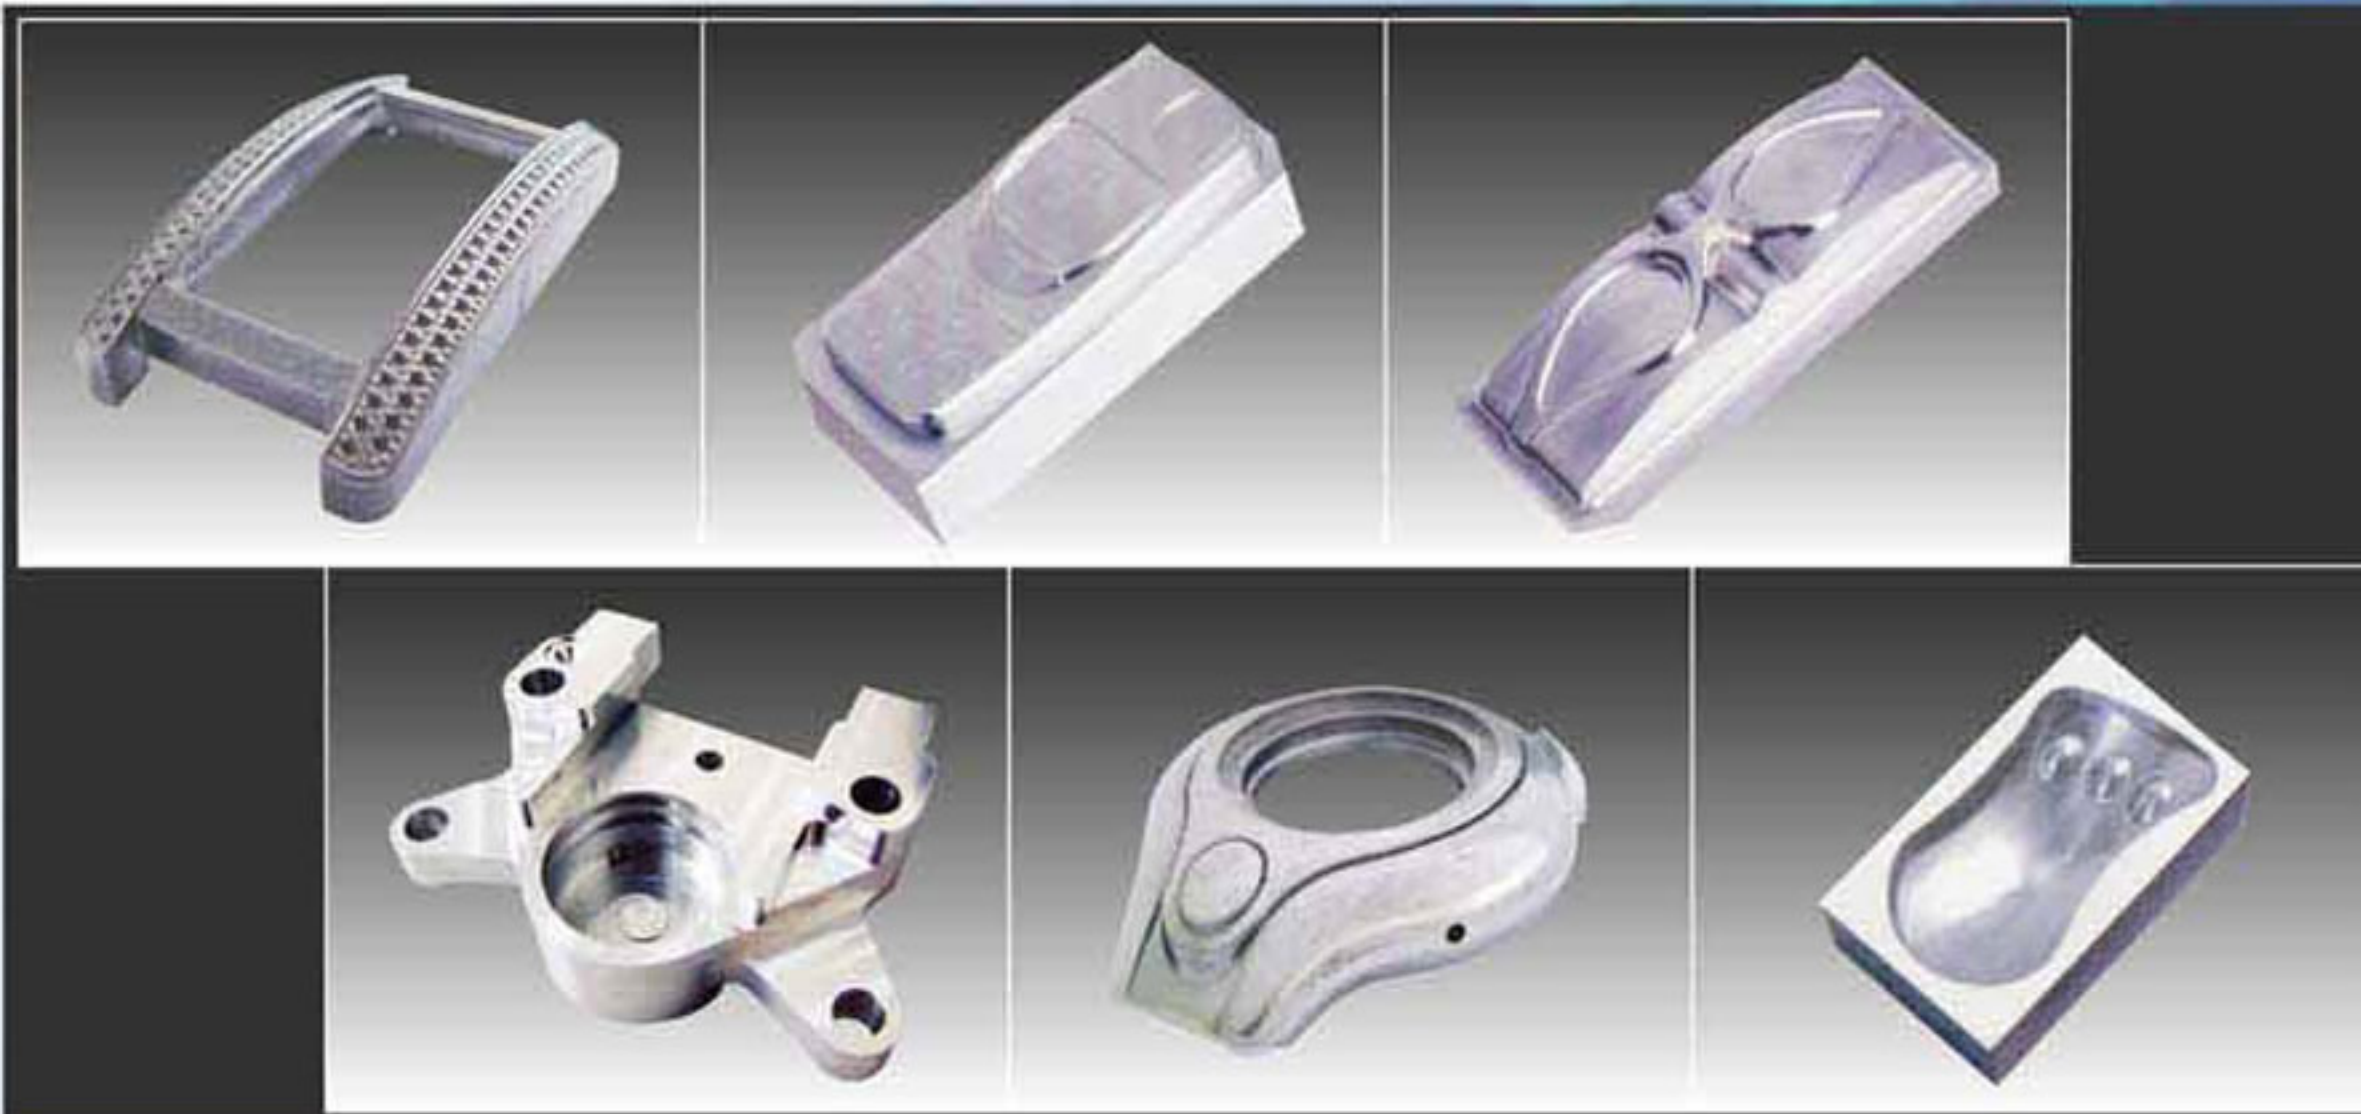

CNC ENGRAVING AND MILLING MACHINE

PROFESSIONAL EXPERIENCED

INNOVATIVE QUALITY-ASSURED

林寶機械貿易私人有限公司
LIM POH MACHINERY TRADING PTE LTD
NO. 111, UBI AVE 4, CIVIC TERRACE WAREHOUSE, SINGAPORE 408761.
E-mail: enquiry@limpoh.com Website: <http://www.limpoh.com>
TEL: 6846 1138 FAX: 6841 2832
GST Reg. No. M2-0067812-5 Business Reg. No. 198404054E